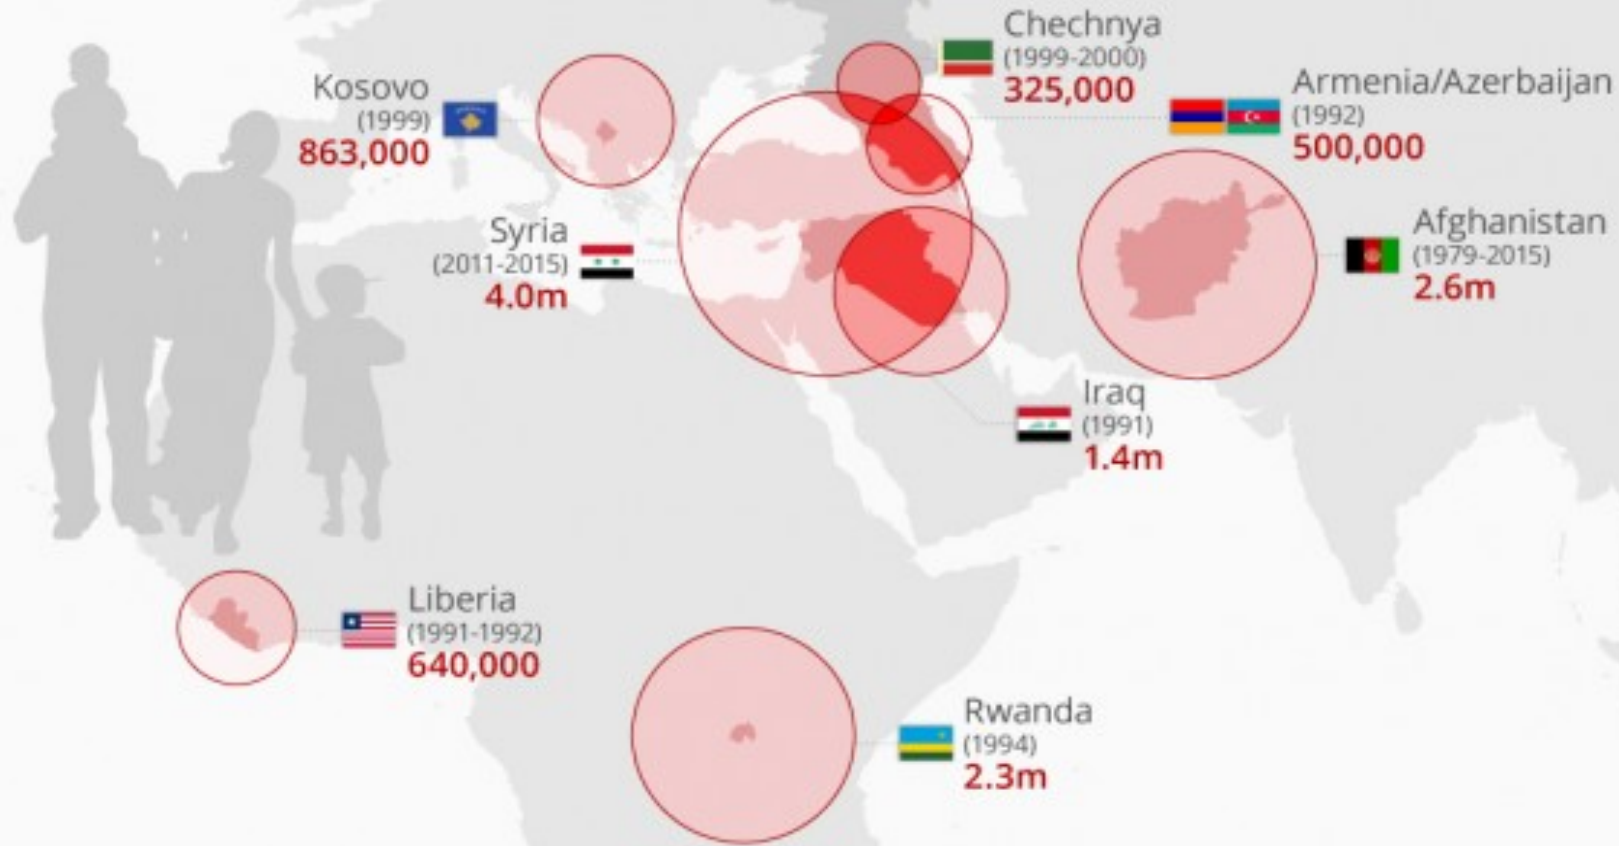

THE SYRIAN REFUGEE CRISIS

In Perspective

THE WORST REFUGEE CRISIS SINCE WWII

- More than 4 million refugees registered with the UN
- 7.6 million more internally displaced
- Over half the entire population uprooted since 2011

- 39% under age 11
- 51% under age 18

**THE FINAL MOVEMENTS
WILL BE RAPID**

The number of people displaced by war has reached a staggering new high

Source: UNHCR 18 June 2015

Syria Is The Worst Refugee Crisis Of Our Generation

Refugees displaced by war in selected conflicts since 1991

@StatistaCharts Sources: UNHCR, News Reports, Berkeley University

statista

THE BIG PICTURE – GOD’S AGENDA

REACHING THE UNREACHED

2.9 BILLION SOULS in

7,000 PEOPLE GROUPS

43% OF THE WORLD POPULATION

STILL UNREACHED

REFUGEES IN NORTH AMERICA

- 3.1 MILLION TOTAL
- WAVES OF REFUGEES
- OUR RESPONSE

BEHOLD I COME QUICKLY