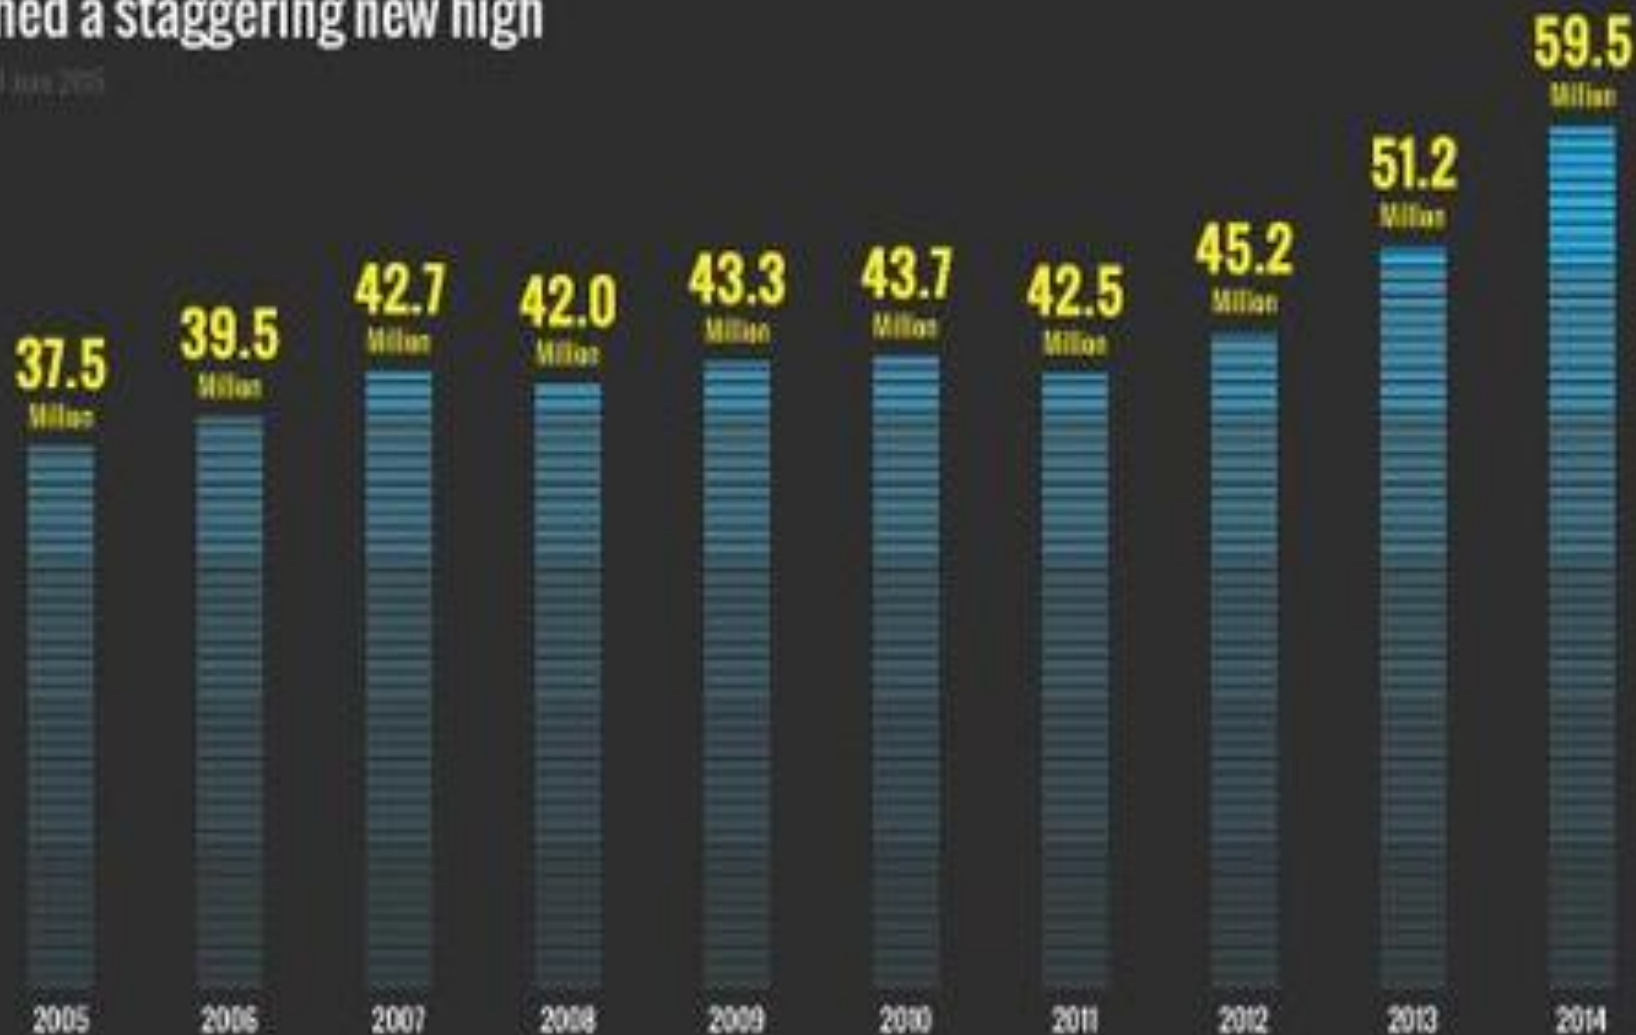

THE SYRIAN REFUGEE CRISIS

In Perspective

THE WORST REFUGEE CRISIS SINCE WWII

- More than 4 million refugees registered with the UN
- 7.6 million more internally displaced
- Over half the entire population uprooted since 2011

- 39% under age 11
- 51% under age 18

**THE FINAL MOVEMENTS
WILL BE RAPID**

The number of people displaced by war has reached a staggering new high

Source: UNHCR 18 June 2015

Syria Is The Worst Refugee Crisis Of Our Generation

Refugees displaced by war in selected conflicts since 1991

@StatistaCharts Sources: UNHCR, News Reports, Berkeley University

statista

THE BIG PICTURE – GOD’S AGENDA

REACHING THE UNREACHED

2.9 BILLION SOULS in

7,000 PEOPLE GROUPS

43% OF THE WORLD POPULATION

STILL UNREACHED

REFUGEES IN NORTH AMERICA

- 3.1 MILLION TOTAL
- WAVES OF REFUGEES
- OUR RESPONSE

BEHOLD I COME QUICKLY